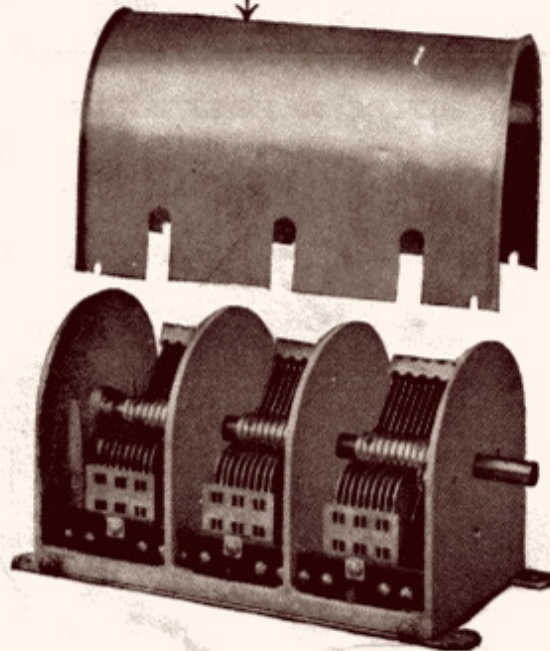

POLAR TUB THREE GANGED.