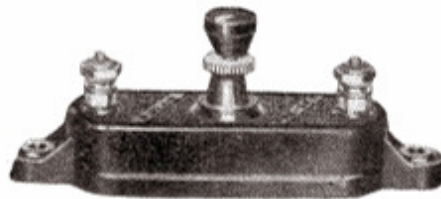

.001 ... }
.0003 ... } 2/6