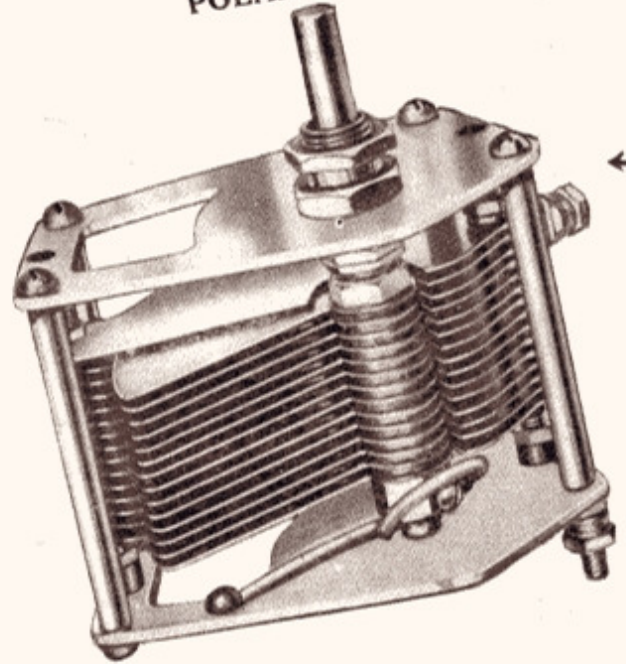

POLAR No. 3.

"IDEAL" DRUM CONTROL.

Fast and Slow Motion.

.0005	...	20/-
.00035	...	19/6
.0003	...	19/3

Direct Drive.

.00025	...	6/6
.00015	...	6/3
.0001	...	6/-

POLAR SHORT WAVE.

For 15m. and above.

Tank 100 μ fd.
Tuner 20 μ fd.

20/-

DISC DRIVE.

POLAR TWO-THREE-FOUR GANG.

Capacities	.0005
2-gang	... 20/-
3-gang	... 30/-
4-gang	... 40/-

Price
6/6

RANGE OF POLAR "ALL BRASS"

POLAR "IDEAL."