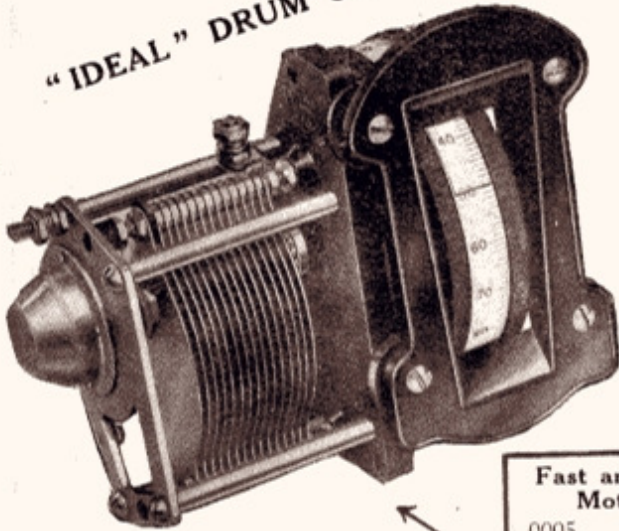

POLAR No. 3.

"IDEAL" DRUM CONTROL.

Fast and Slow Motion.

.0005	...	20/-
.00035	...	19/6
.0003	...	19/3

Direct Drive.

.00025	...	6/6
.00015	...	6/3
.0001	...	6/-

POLAR SHORT WAVE.

For 15m. and above.