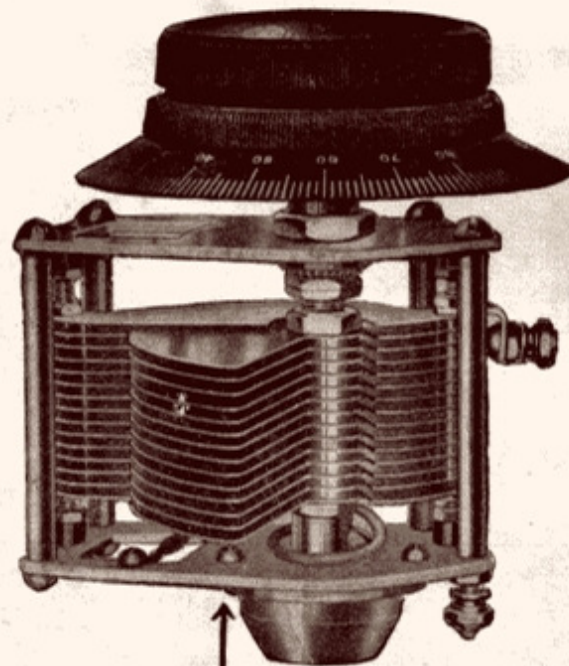

Tank 100 μ fd.
Tuner 20 μ fd.

20/-

DISC DRIVE.

POLAR TWO-THREE-FOUR GANG.

Capacities	.0005
2-gang	... 20/-
3-gang	... 30/-
4-gang	... 40/-

Price
6/6

RANGE OF POLAR "ALL BRASS"

POLAR "IDEAL."

Removable Spindle.
 .0005 ... 10/-
 .0003 ... 9/3
 Suitable for ganging.

Direct Drive.
 .0005 ... 7/6
 .00035 ... 7/6
 .0003 ... 7/4

POLAR VOLCON.

POLAR DIFFERENTIAL.

Fast and Slow Motion.
 .0005 ... 16/6
 .00035 ... 16/3
 .0003 ... 16/-