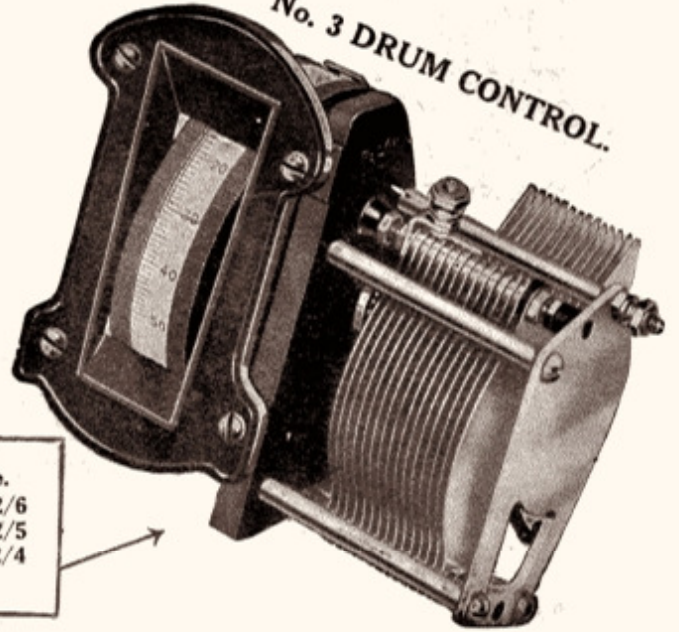

No. 3 DRUM CONTROL.

Direct Drive.	
.0005 ...	12/6
.00035 ...	12/5
.0003 ...	12/4

DRUM DRIVE.