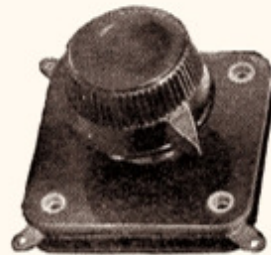

POLAR CONDENSER FOR EVERY PURP

CONDENSERS

POLAR UNIVERSAL.

Direct Drive.	
1 each side	6/6
15 "	6/6
25 "	7/3
3 "	8/-

No. 3 DRUM CONTROL.

Direct Drive.	
.0005 ...	12/6
.00035 ...	12/5
.0003 ...	12/4

POLAR TRIMMER.

DRUM DRIVE.

Price
11/3

Trimmer or Reaction.	
.00005 ...	4/-
.0001 ...	
.0002 ...	
.0003 ...	

"IDEAL" TWO GANG.

Fast and Slow
Motion.
.0005 x .0005
24/6

OSE

POLAR COMPONENTS

POLAR PRESET.