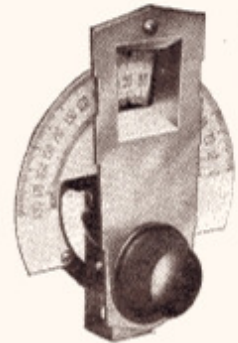

POLAR No. 3.

"IDEAL" DRUM CONTROL.

Fast and Slow Motion.

.0005	...	20/-
.00035	...	19/6
.0003	...	19/3

Direct Drive.

.00025	...	6/6
.00015	...	6/3
.0001	...	6/-

POLAR SHORT WAVE.

For 15m. and above.

Tank 100 μ fd.
Tuner 20 μ fd.

20/-

DISC DRIVE.

POLAR TWO-THREE-FOUR GANG.

Capacities	.0005
2-gang	... 20/-
3-gang	... 30/-
4-gang	... 40/-

Price
6/6

RANGE OF POLAR "ALL BRASS"

POLAR "IDEAL."

Removable Spindle.
 .0005 ... 10/-
 .0003 ... 9/3
 Suitable for ganging.

Direct Drive.
 .0005 ... 7/6
 .00035 ... 7/6
 .0003 ... 7/4

POLAR VOLCON.

POLAR DIFFERENTIAL.

Fast and Slow Motion.
 .0005 ... 16/6
 .00035 ... 16/3
 .0003 ... 16/-