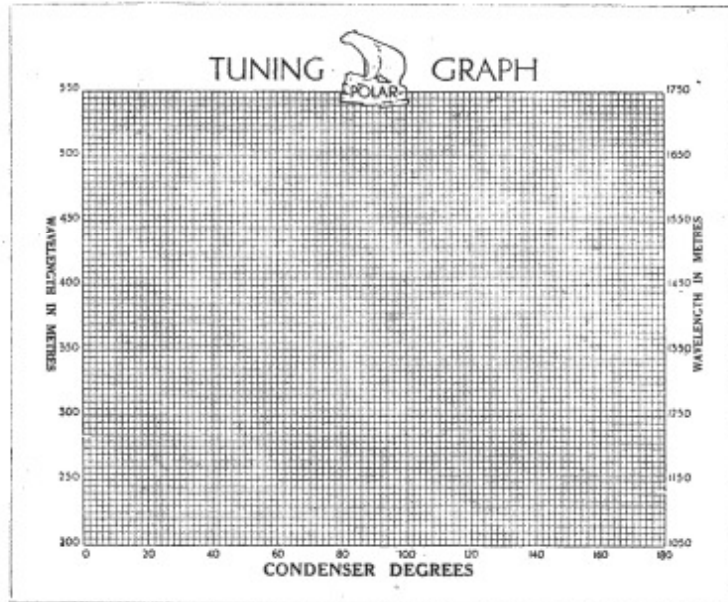

PRICE 2½D. POST FREE