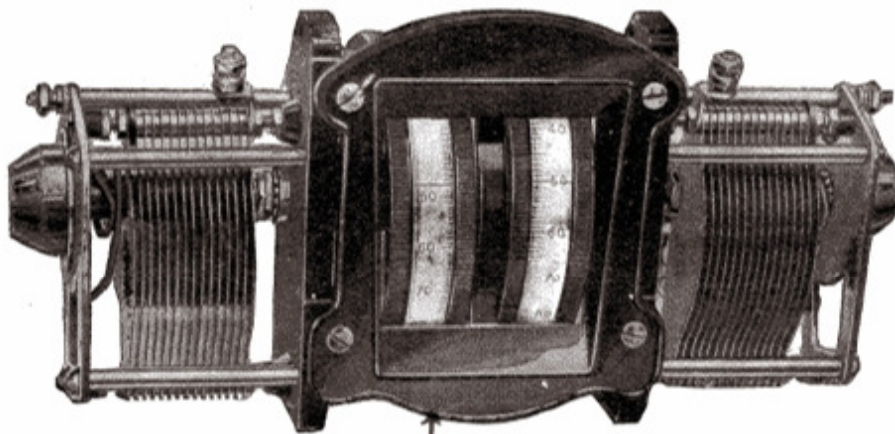

**POLAR DOUBLE
"IDEAL" DRUM CONTROL.**

Fast and Slow Motion.
.0005 x .0005 ... 40/-

**SEMI-FIXED
POTENTIOMETER.**