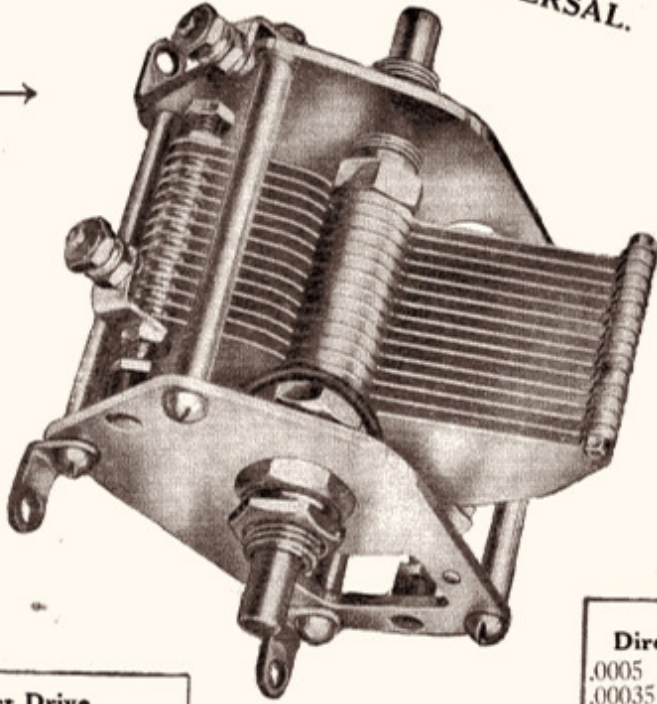

CONDENSERS

POLAR UNIVERSAL.

Direct Drive.	
1 each side	6/6
15 "	6/6
25 "	7/3
3 "	8/-