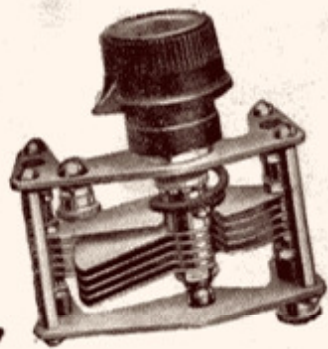

Tank 100 μ fd.
Tuner 20 μ fd.

20/-

DISC DRIVE.

POLAR TWO-THREE-FOUR GANG.

Capacities	.0005
2-gang	... 20/-
3-gang	... 30/-
4-gang	... 40/-

Price
6/6

RANGE OF POLAR "ALL BRASS"

POLAR "IDEAL."

Removable Spindle.
 .0005 ... 10/-
 .0003 ... 9/3
 Suitable for ganging.

Direct Drive.
 .0005 ... 7/6
 .00035 ... 7/6
 .0003 ... 7/4

POLAR VOLCON.

POLAR DIFFERENTIAL.

Fast and Slow Motion.
 .0005 ... 16/6
 .00035 ... 16/3
 .0003 ... 16/-