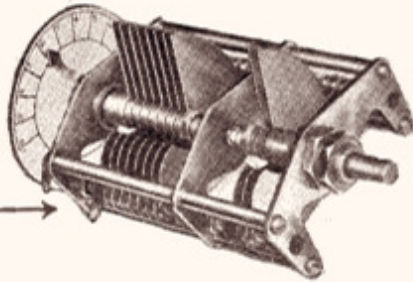

POLAR No. 3.

"IDEAL" DRUM CONTROL.

Fast and Slow Motion.

.0005	...	20/-
.00035	...	19/6
.0003	...	19/3

Direct Drive.

.00025	...	6/6
.00015	...	6/3
.0001	...	6/-

POLAR SHORT WAVE.

For 15m. and above.

Tank 100 μ fd.
Tuner 20 μ fd.

20/-

DISC DRIVE.

POLAR TWO-THREE-FOUR GANG.

Capacities	.0005
2-gang	... 20/-
3-gang	... 30/-
4-gang	... 40/-

Price
6/6

RANGE OF POLAR "ALL BRASS"

POLAR "IDEAL."

Removable Spindle.
 .0005 ... 10/-
 .0003 ... 9/3
 Suitable for ganging.

Direct Drive.
 .0005 ... 7/6
 .00035 ... 7/6
 .0003 ... 7/4

POLAR VOLCON.

POLAR DIFFERENTIAL.

Fast and Slow Motion.
 .0005 ... 16/6
 .00035 ... 16/3
 .0003 ... 16/-