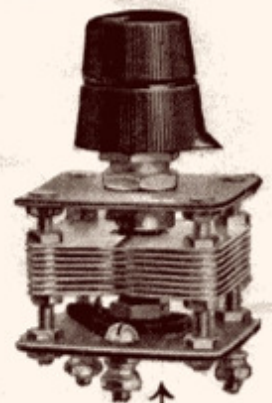

Removable Spindle.
 .0005 ... 10/-
 .0003 ... 9/3
 Suitable for ganging.

Direct Drive.
 .0005 ... 7/6
 .00035 ... 7/6
 .0003 ... 7/4

POLAR VOLCON.

POLAR DIFFERENTIAL.

Fast and Slow Motion.
 .0005 ... 16/6
 .00035 ... 16/3
 .0003 ... 16/-

.000
 .000
 .000

Fully Screened.
 .0005 x .0005 x .0005 60/-

POLAR QJ.

POLAR TUB THREE GANGED.

DIFFERENTIAL SLOW MOTION.

Fast and Slow Motion.
 .00025 ... 12/-
 .00015 ... 11/6
 .0001 ... 8/6

Fast and Slow Motion.
 .0001 each side 10/-
 .00015 " 10/6
 .00025 " 10/6
 .0003 " 11/3

POLAR CONDENSER FOR EVERY PURP

CONDENSERS

POLAR UNIVERSAL.

Direct Drive.	
1 each side	6/6
15 "	6/6
25 "	7/3
3 "	8/-

No. 3 DRUM CONTROL.

Direct Drive.	
.0005 ...	12/6
.00035 ...	12/5
.0003 ...	12/4

POLAR TRIMMER.

DRUM DRIVE.

Price
11/3

Trimmer or Reaction.	
.00005 ...	4/-
.0001 ...	
.0002 ...	
.0003 ...	

"IDEAL" TWO GANG.

Fast and Slow
Motion.
.0005 x .0005
24/6

OSE

POLAR COMPONENTS

POLAR PRESET.