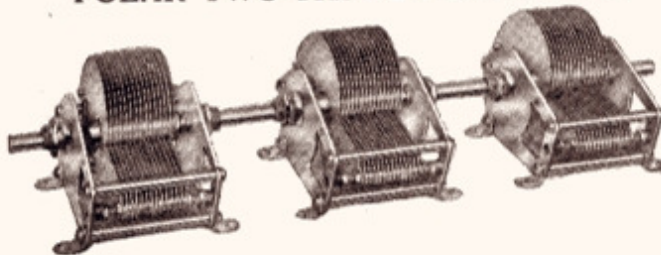

Tank 100 μ fd.
Tuner 20 μ fd.

20/-

DISC DRIVE.

POLAR TWO-THREE-FOUR GANG.

Capacities	.0005
2-gang	... 20/-
3-gang	... 30/-
4-gang	... 40/-

Price
6/6

RANGE OF POLAR "ALL BRASS"

POLAR "IDEAL."

Removable Spindle.
 .0005 ... 10/-
 .0003 ... 9/3
 Suitable for ganging.

Direct Drive.
 .0005 ... 7/6
 .00035 ... 7/6
 .0003 ... 7/4

POLAR VOLCON.

POLAR DIFFERENTIAL.

Fast and Slow Motion.
 .0005 ... 16/6
 .00035 ... 16/3
 .0003 ... 16/-