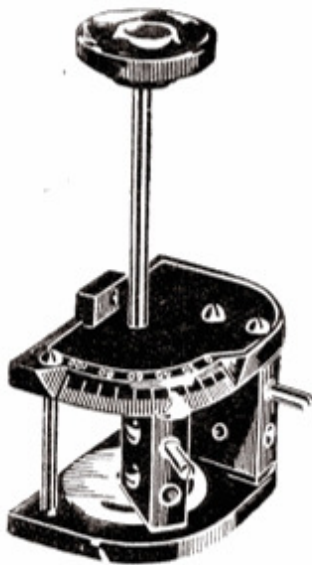

DRUM DRIVE.

Price
11/3

Trimmer or Reaction.	
.00005 ...	4/-
.0001 ...	
.0002 ...	
.0003 ...	

"IDEAL" TWO GANG.

Fast and Slow
Motion.
.0005 x .0005
24/6

OSE

POLAR COMPONENTS

POLAR PRESET.

POLAR H.F. CHOKE.

Price ... 6/-

.001 ... }
.0003 ... } 2/6

SHORT WAVE CHOKE.

Price ... 5/3

**POLAR DOUBLE
"IDEAL" DRUM CONTROL.**

DIAL COILHOLDER.

Fast and Slow Motion.
.0005 x .0005 ... 40/-

**POLAR
SLOW MOTION DIAL.**

**SEMI-FIXED
POTENTIOMETER.**

Fast and Slow
Movements.
6/6

Long Handle Type
7/3

Single Aperture ... 6/-
Double Aperture ... 6/3

Price ... 2/6

POLAR GOODS ARE MADE IN ENGLAND

1930