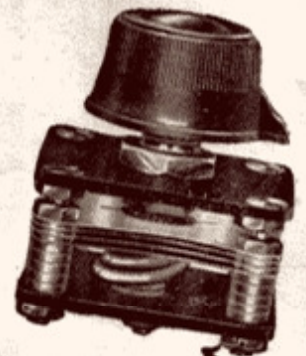

Tank 100 μ fd.
Tuner 20 μ fd.

20/-

DISC DRIVE.

POLAR TWO-THREE-FOUR GANG.

Capacities	.0005
2-gang	... 20/-
3-gang	... 30/-
4-gang	... 40/-

Price
6/6

RANGE OF POLAR "ALL BRASS"

POLAR "IDEAL."

Removable Spindle.
 .0005 ... 10/-
 .0003 ... 9/3
 Suitable for ganging.

Direct Drive.
 .0005 ... 7/6
 .00035 ... 7/6
 .0003 ... 7/4

POLAR VOLCON.

POLAR DIFFERENTIAL.

Fast and Slow Motion.
 .0005 ... 16/6
 .00035 ... 16/3
 .0003 ... 16/-