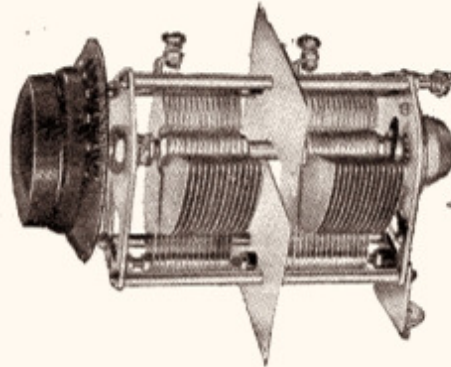

DRUM DRIVE.

Price
11/3

Trimmer or Reaction.	
.00005 ...	4/-
.0001 ...	
.0002 ...	
.0003 ...	

"IDEAL" TWO GANG.

Fast and Slow
Motion.
.0005 x .0005
24/6

OSE

POLAR COMPONENTS

POLAR PRESET.

POLAR H.F. CHOKE.

Price ... 6/-

.001 ... }
.0003 ... } 2/6

SHORT WAVE CHOKE.

Price ... 5/3

**POLAR DOUBLE
"IDEAL" DRUM CONTROL.**

DIAL COILHOLDER.

Fast and Slow Motion.
.0005 x .0005 ... 40/-

**POLAR
SLOW MOTION DIAL.**

**SEMI-FIXED
POTENTIOMETER.**

Fast and Slow
Movements.
6/6

Long Handle Type
7/3

Single Aperture ... 6/-
Double Aperture ... 6/3

Price ... 2/6

POLAR GOODS ARE MADE IN ENGLAND

1930